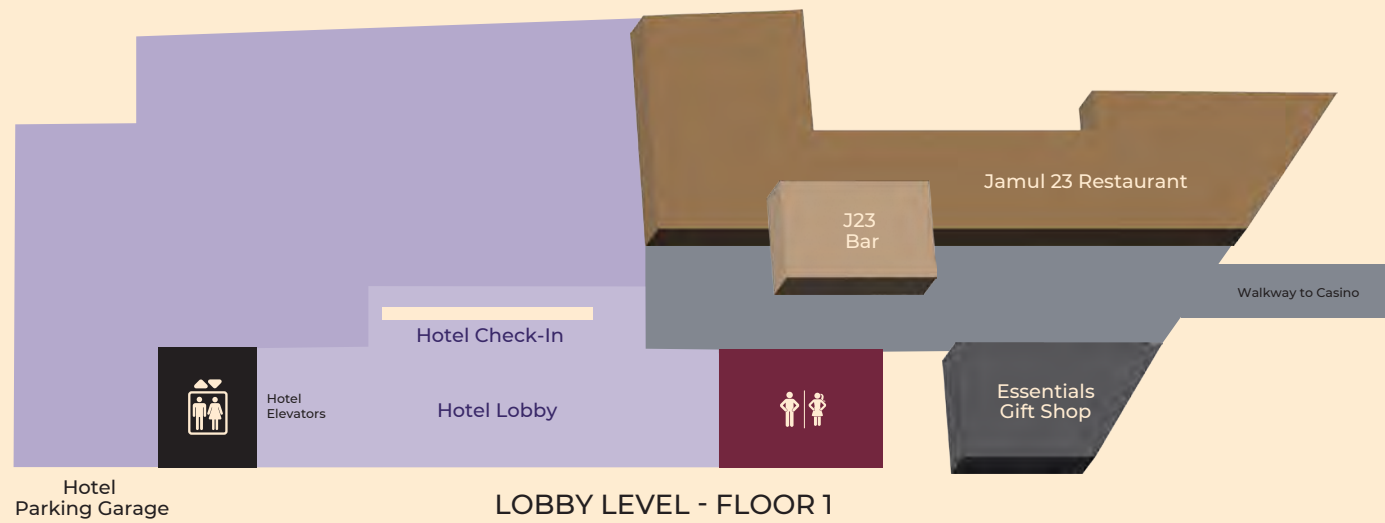

Casino

CASINO

Hotel

LOBBY LEVEL - FLOOR 1

STARLITE POOL - ROOFTOP LEVEL

SPA LEVEL - FLOOR 2

CONFERENCE LEVEL - FLOOR M