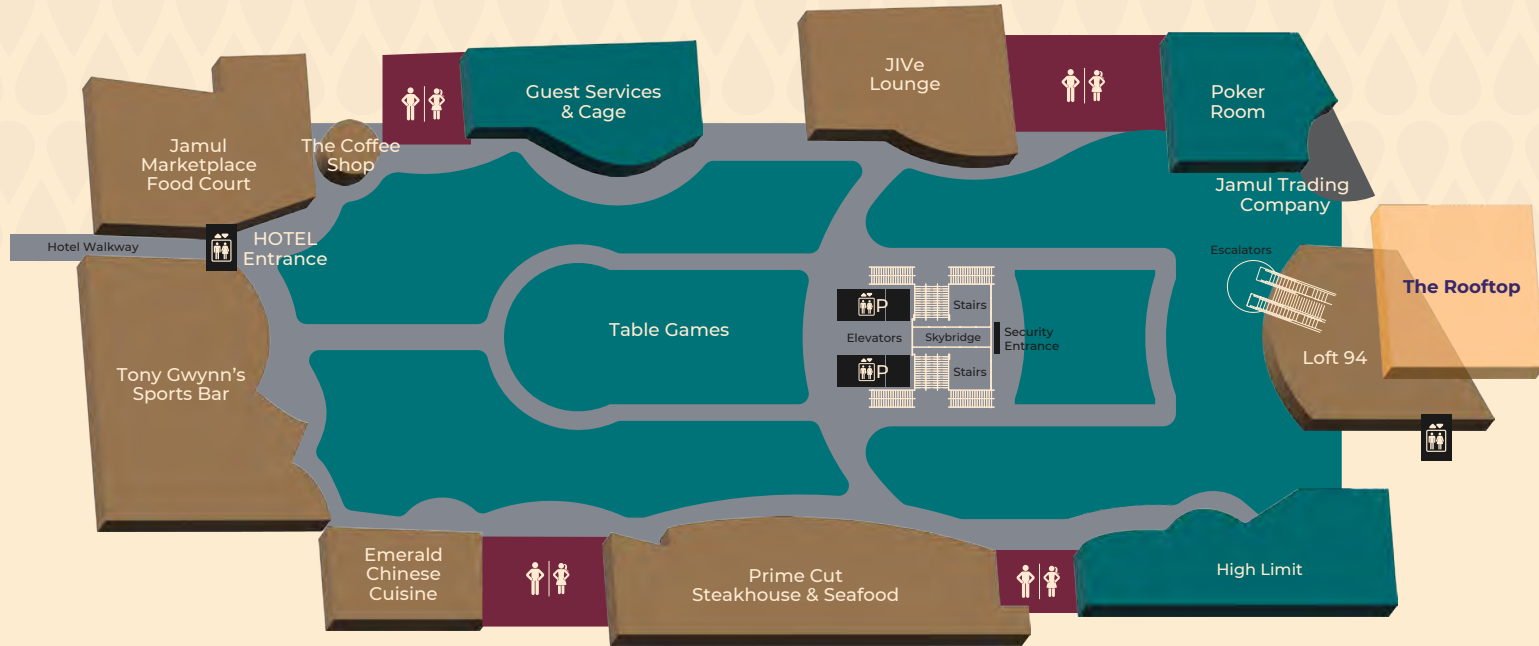

Casino

CASINO

Hotel

LOBBY LEVEL - FLOOR 1

STARLITE POOL - ROOFTOP LEVEL

SPA LEVEL - FLOOR 2

CONFERENCE LEVEL - FLOOR M